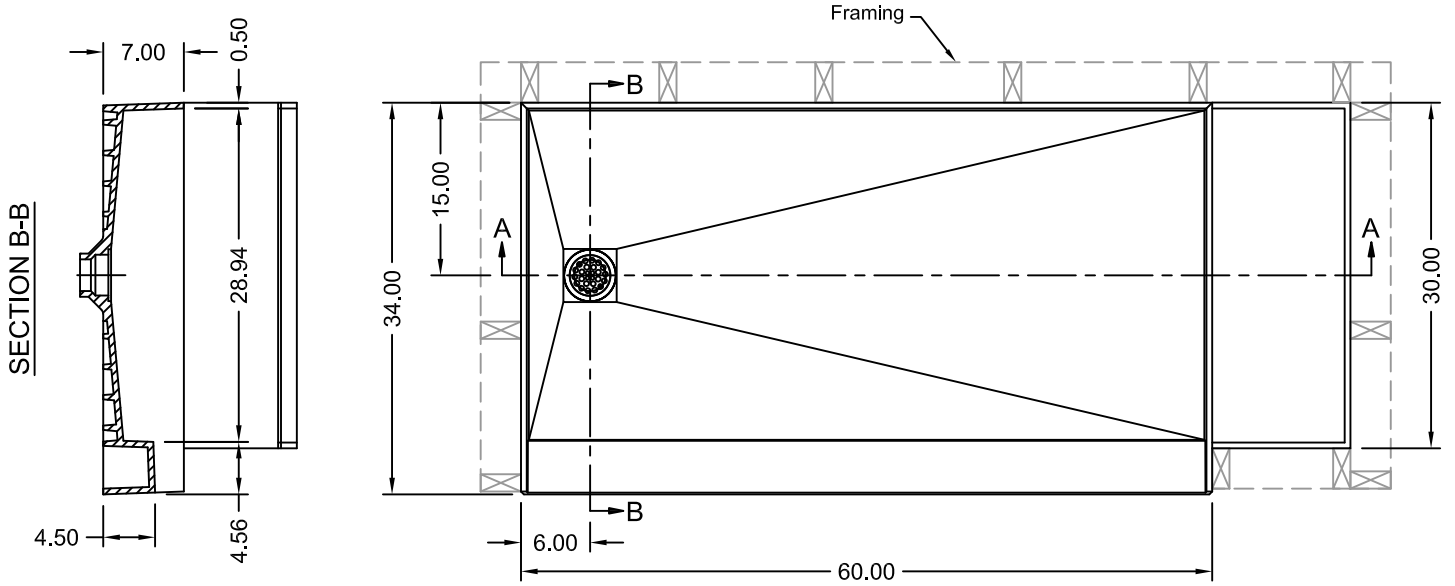

TILE REDI[®] BASE'N BENCH[®] SHOWER KIT

REDI BASE[®]
WITH REDI BENCH[®]

MODEL
3460L-RB34-KIT

(Not to scale)

SECTION A-A