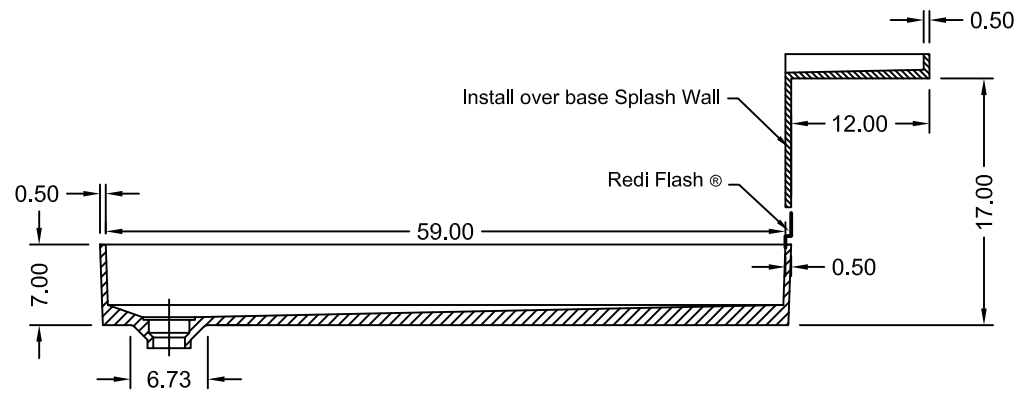

TILE REDI[®] BASE'N BENCH[®] SHOWER KIT

REDI BASE[®]
WITH REDI BENCH[®]

MODEL
3460L-RB34-KIT

(Not to scale)

SECTION A-A